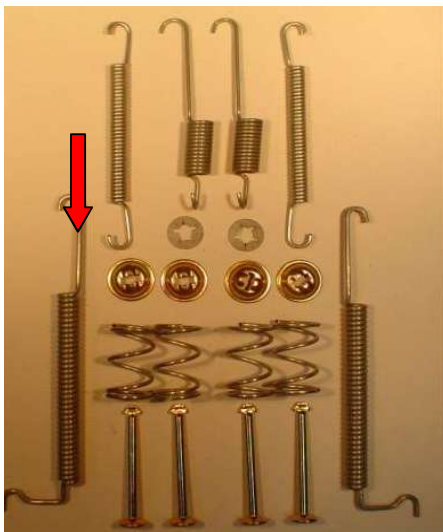

Zestaw montażowy

Nr. katalogowy **0629**

OPEL

Ascona C

07.82-88

Kadett D+E

08.83-91

Vectra A

89-91

VAUXHALL

Astra

85-91

Cavalier

82-91

φ 200,0 x 45 OPEL